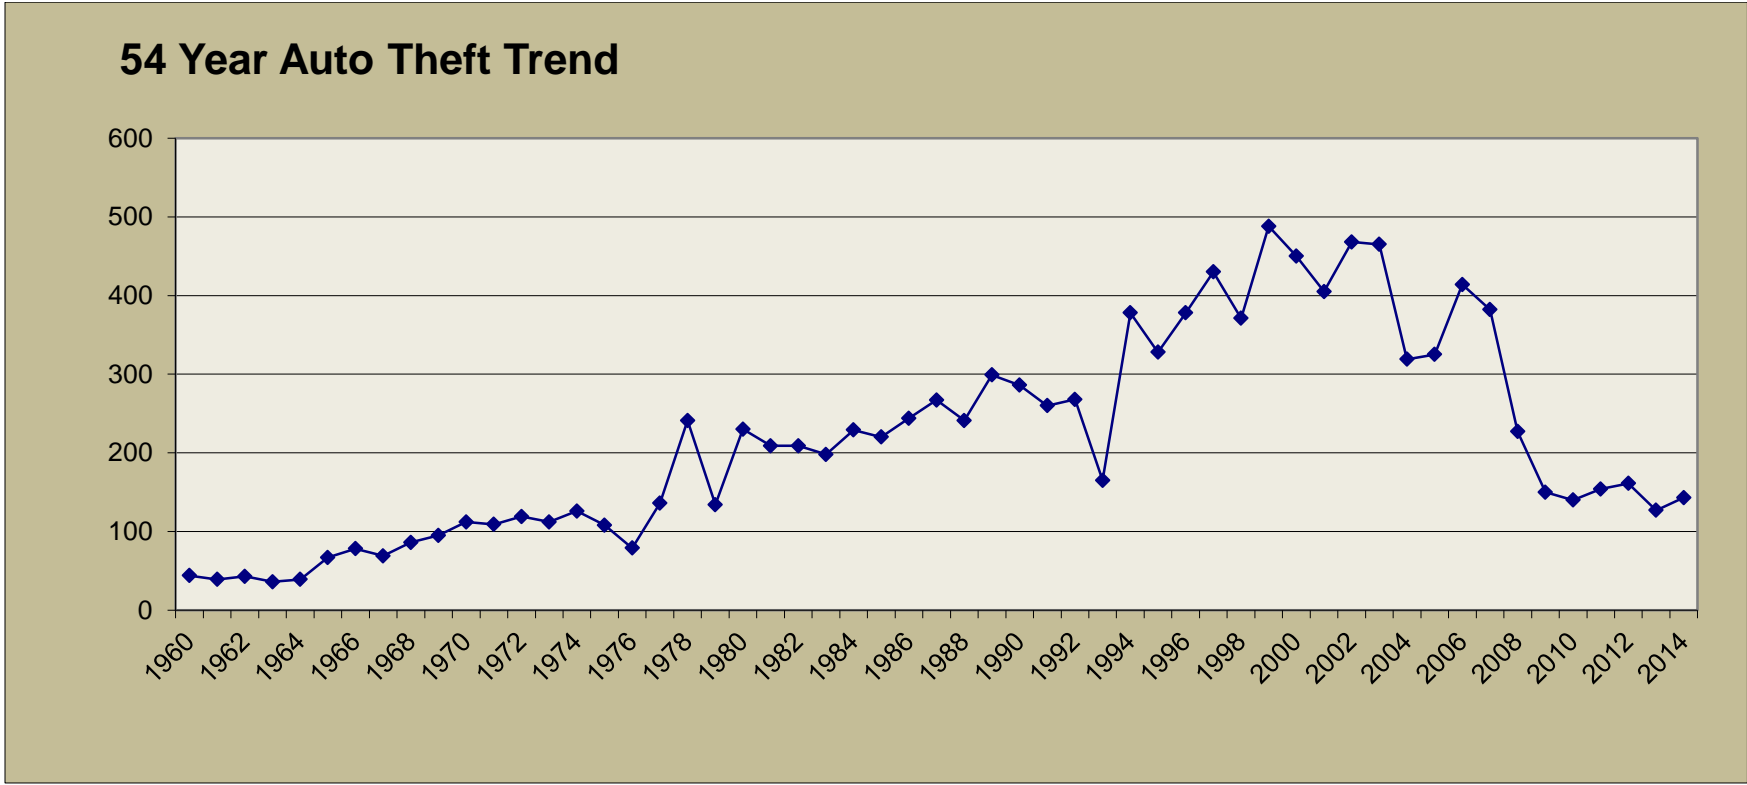

54 Year Homicide Trend

54 Year Rape Trend

54 Year Robbery Trend

54 Year Robbery Trend

54 Year Aggravated Assault Trend

54 Year Violent Crime Trend

54 Year Burglary Trend

54 Year Burglary Trend

54 Year Larceny Trend

54 Year Auto Theft Trend

54 Year Property Crime Trend

* In January 1994, the City of Gulfport annexed 33 square miles and 22,000 new residents. These figures reflect only those incidents occurring in the "old city" or original Gulfport.