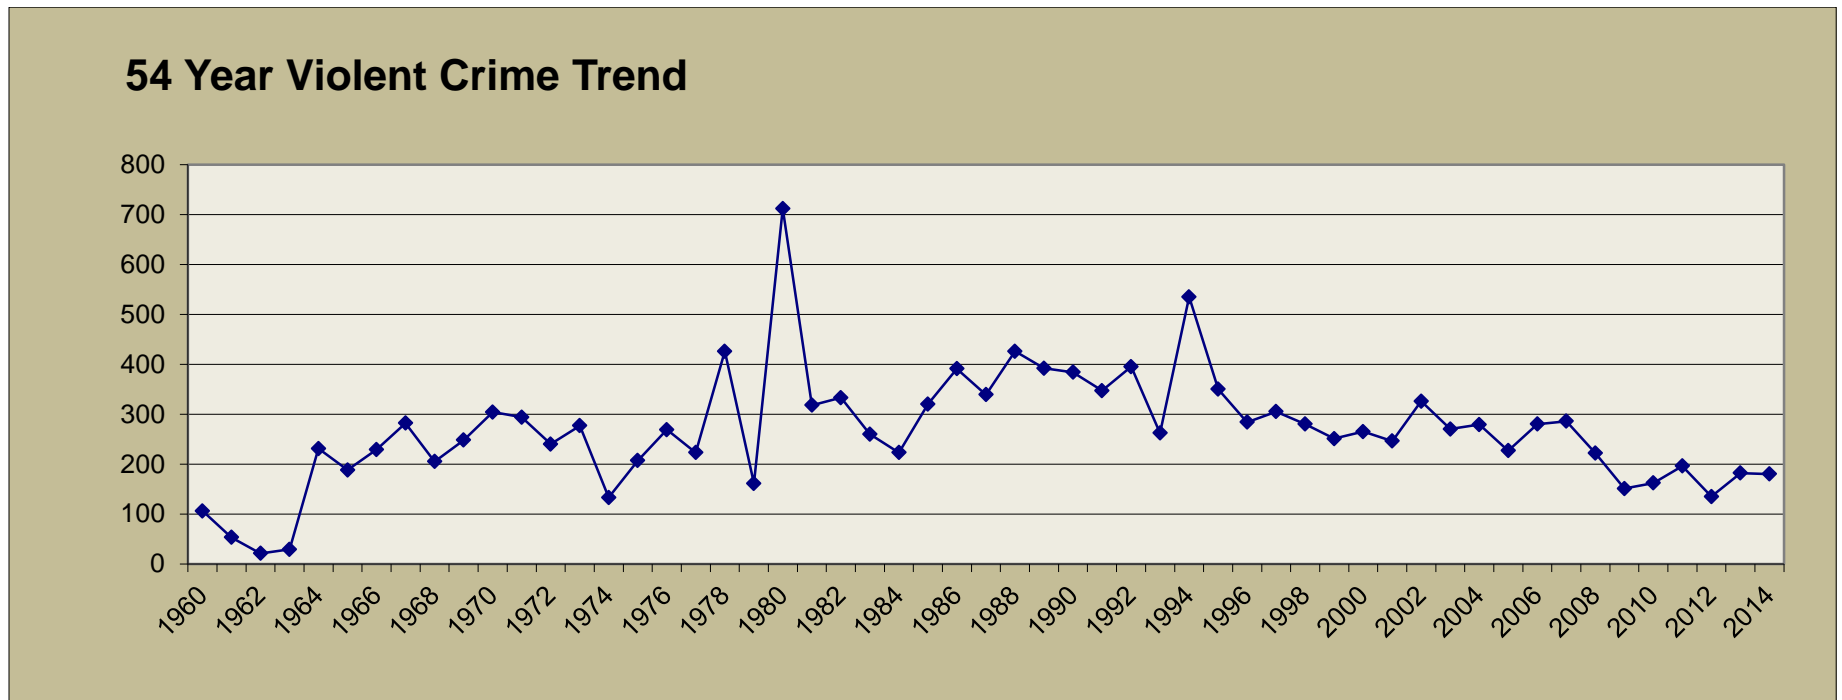

54 Year Homicide Trend

54 Year Rape Trend

54 Year Robbery Trend

54 Year Robbery Trend

54 Year Aggravated Assault Trend

54 Year Violent Crime Trend

54 Year Burglary Trend

54 Year Burglary Trend

54 Year Larceny Trend

54 Year Auto Theft Trend

54 Year Property Crime Trend

* In January 1994, the City of Gulfport annexed 33 square miles and 22,000 new residents. These figures reflect only those incidents occurring in the "old city" or original Gulfport.