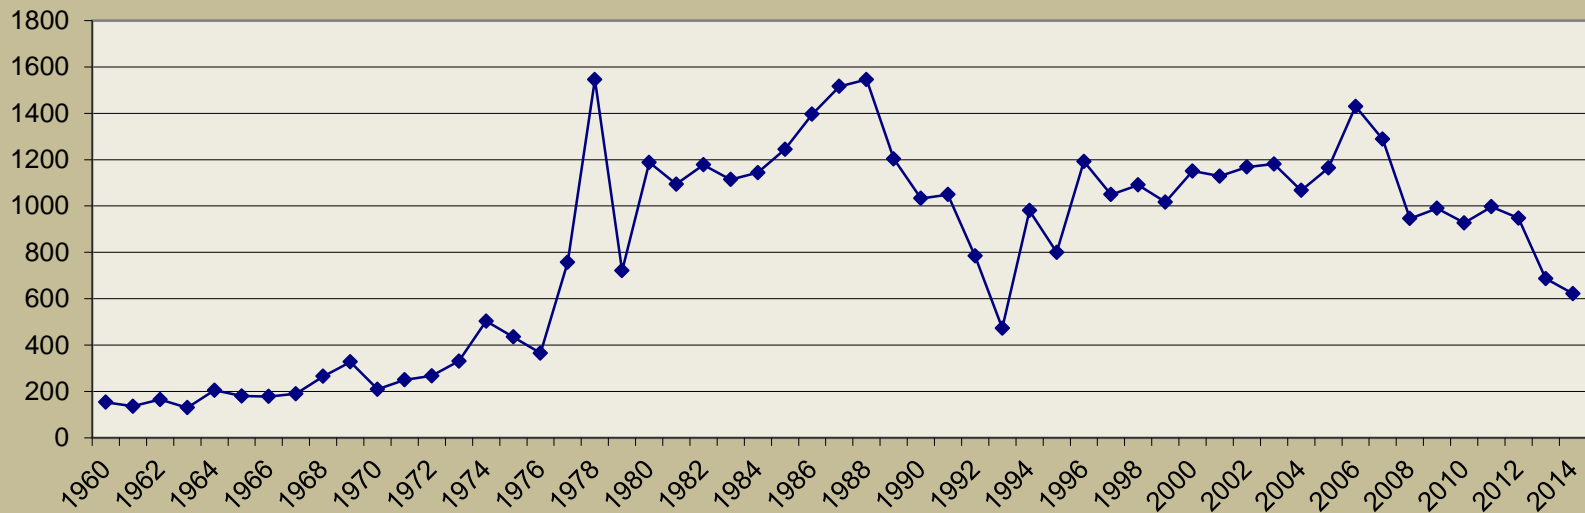

54 Year Homicide Trend

54 Year Rape Trend

54 Year Robbery Trend

54 Year Robbery Trend

54 Year Aggravated Assault Trend

54 Year Violent Crime Trend

54 Year Burglary Trend

54 Year Burglary Trend

54 Year Larceny Trend

54 Year Auto Theft Trend

54 Year Property Crime Trend

* In January 1994, the City of Gulfport annexed 33 square miles and 22,000 new residents. These figures reflect only those incidents occurring in the "old city" or original Gulfport.