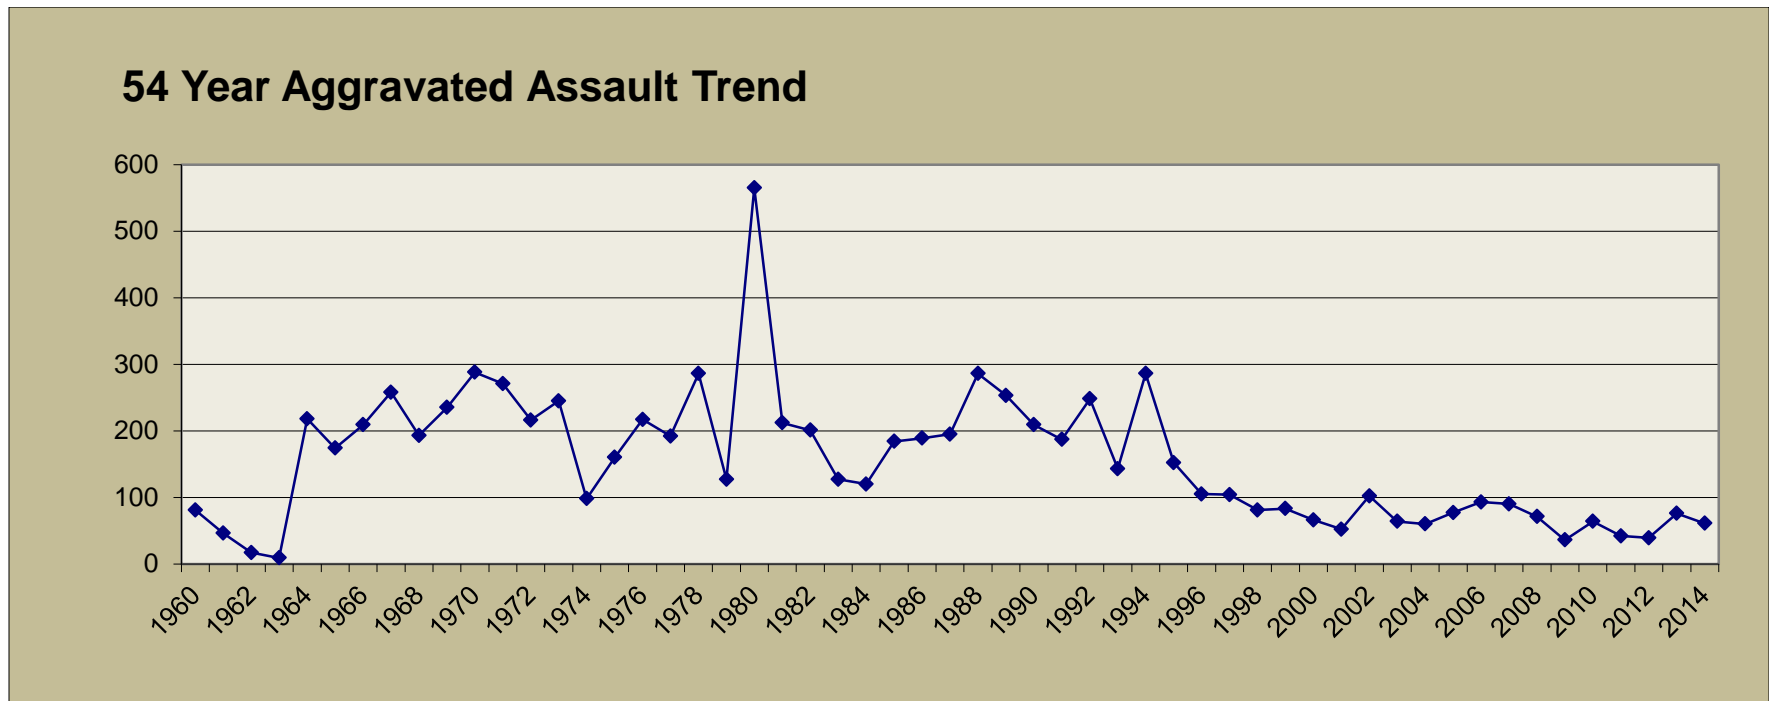

54 Year Homicide Trend

54 Year Rape Trend

54 Year Robbery Trend

54 Year Robbery Trend

54 Year Aggravated Assault Trend

54 Year Violent Crime Trend

54 Year Burglary Trend

54 Year Burglary Trend

54 Year Larceny Trend

54 Year Auto Theft Trend

54 Year Property Crime Trend

* In January 1994, the City of Gulfport annexed 33 square miles and 22,000 new residents. These figures reflect only those incidents occurring in the "old city" or original Gulfport.