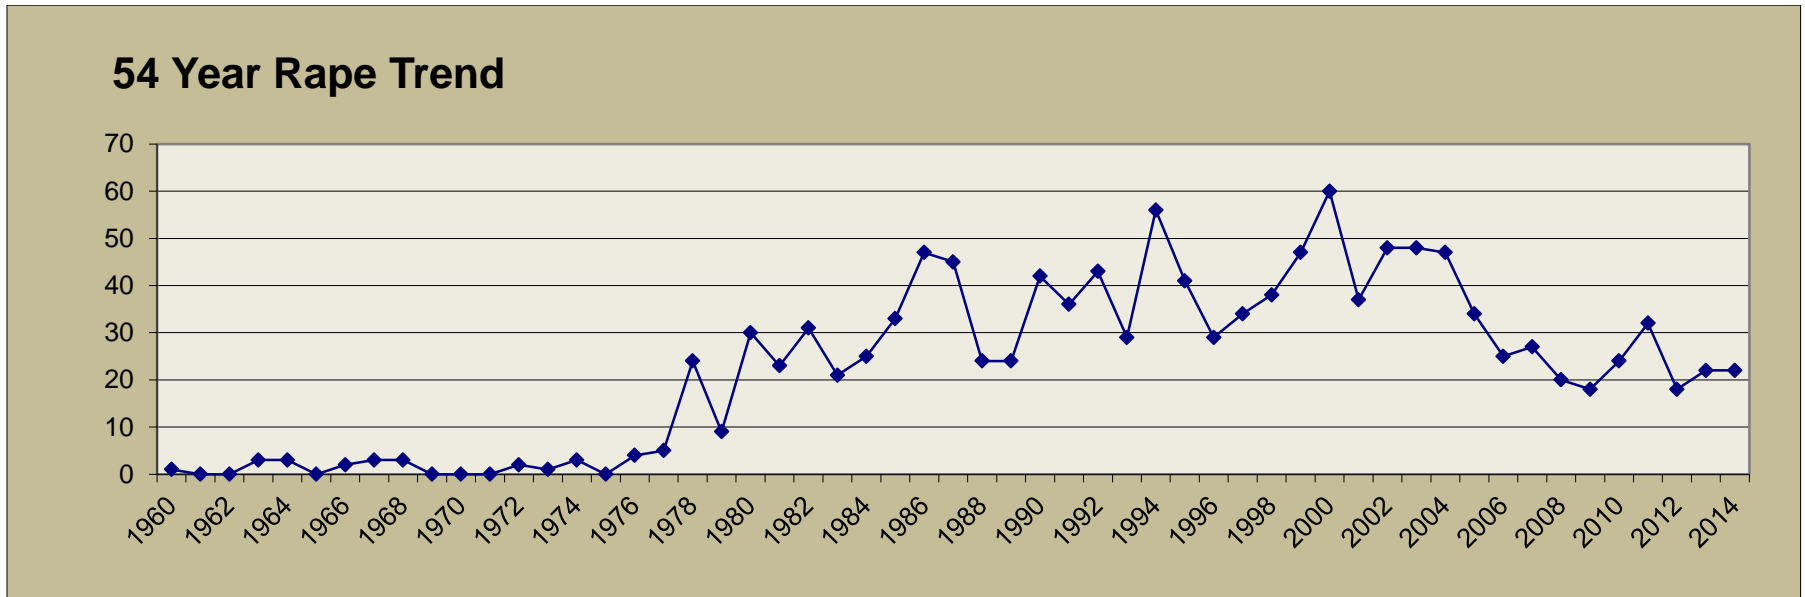

54 Year Homicide Trend

54 Year Rape Trend

54 Year Robbery Trend

54 Year Robbery Trend

54 Year Aggravated Assault Trend

54 Year Violent Crime Trend

54 Year Burglary Trend

54 Year Burglary Trend

54 Year Larceny Trend

54 Year Auto Theft Trend

54 Year Property Crime Trend

* In January 1994, the City of Gulfport annexed 33 square miles and 22,000 new residents. These figures reflect only those incidents occurring in the "old city" or original Gulfport.