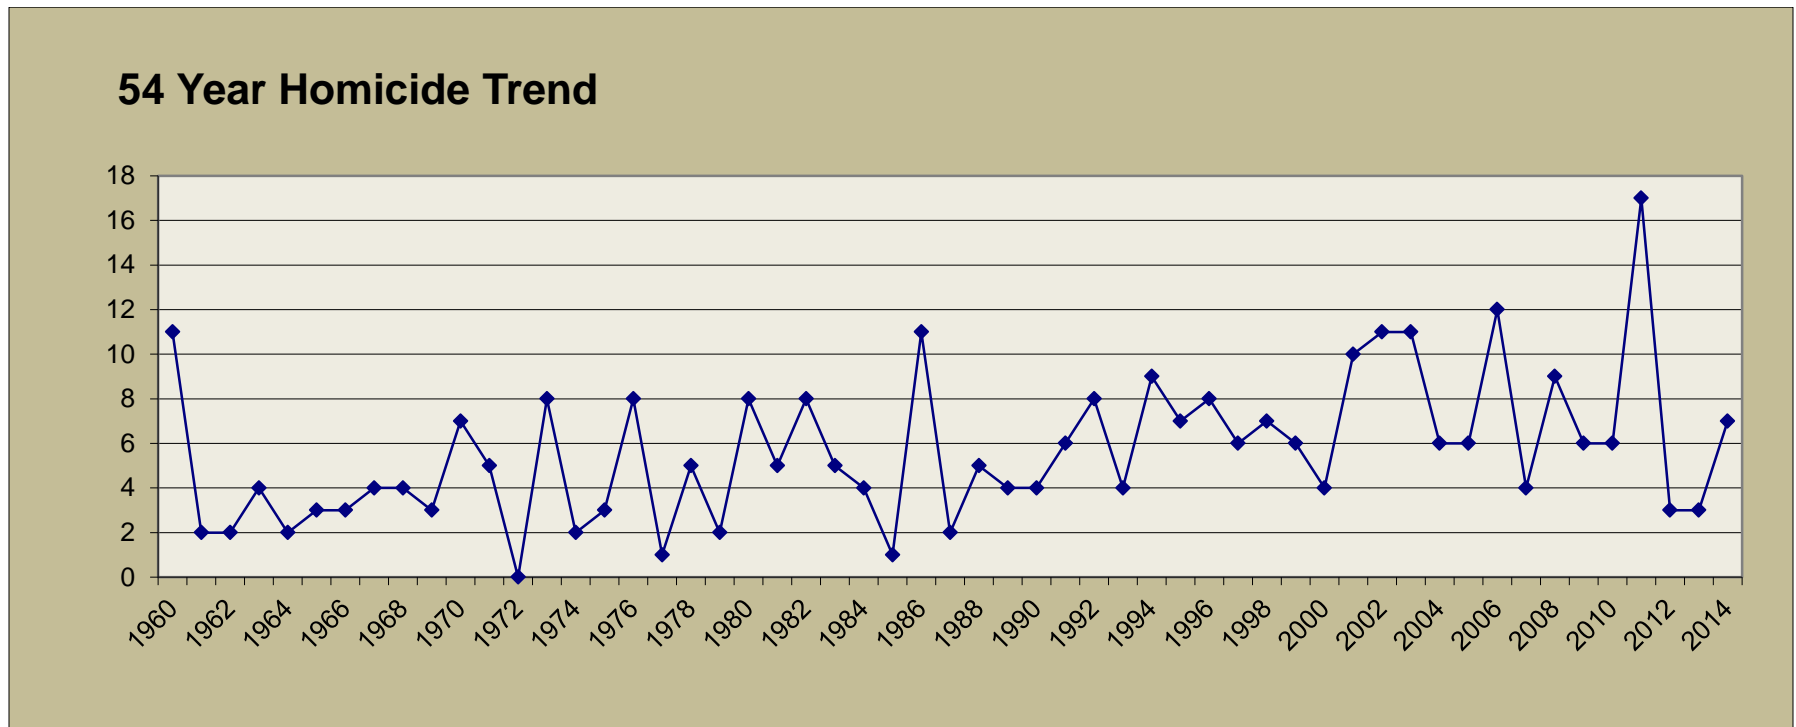

54 Year Homicide Trend

54 Year Rape Trend

54 Year Robbery Trend

54 Year Robbery Trend

54 Year Aggravated Assault Trend

54 Year Violent Crime Trend

54 Year Burglary Trend

54 Year Burglary Trend

54 Year Larceny Trend

54 Year Auto Theft Trend

54 Year Property Crime Trend

* In January 1994, the City of Gulfport annexed 33 square miles and 22,000 new residents. These figures reflect only those incidents occurring in the "old city" or original Gulfport.