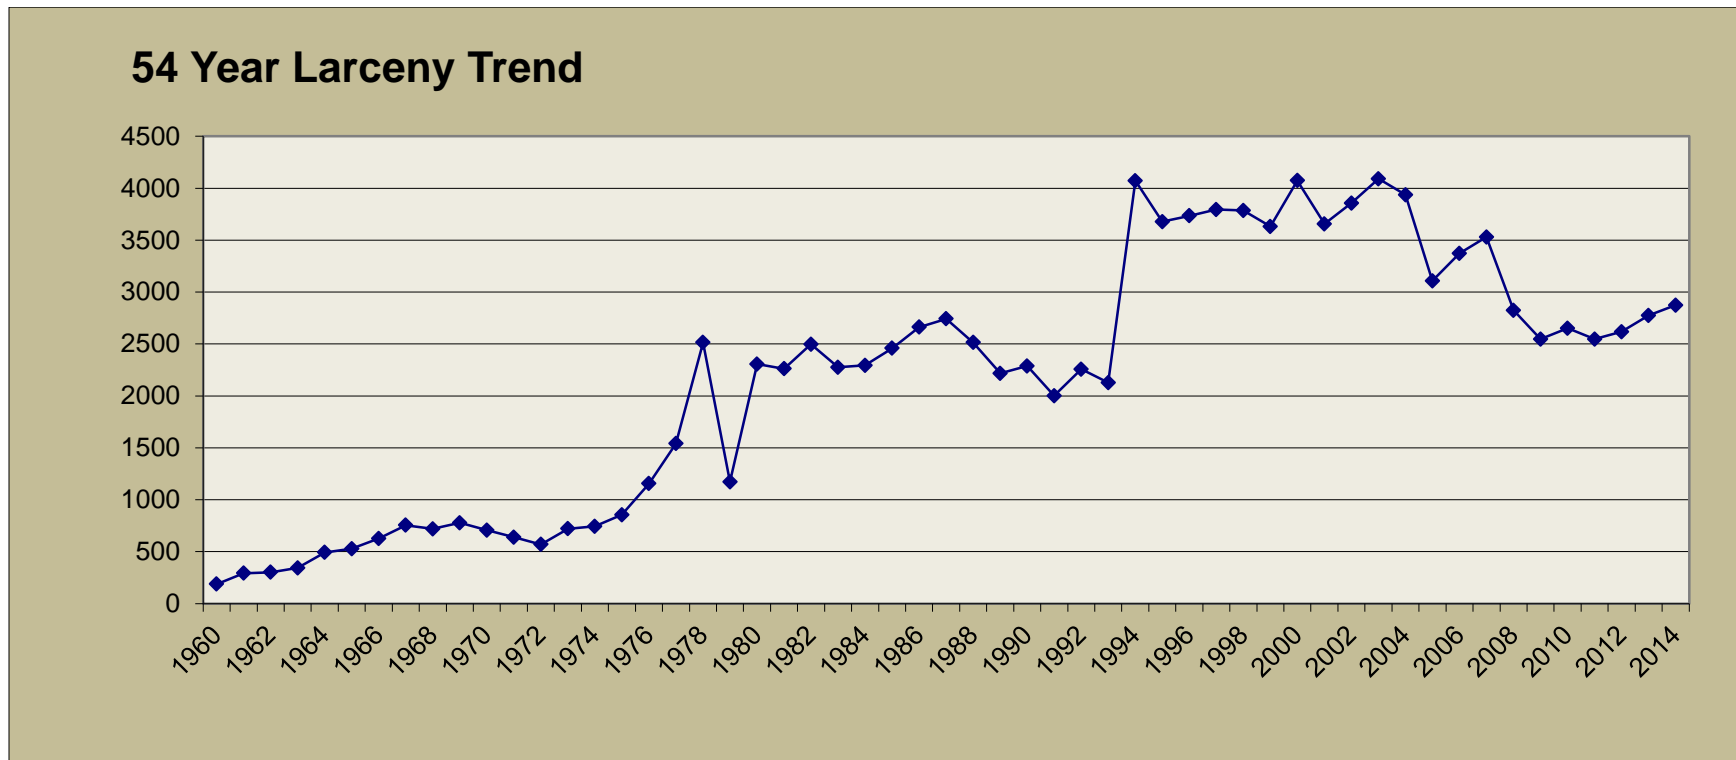

54 Year Homicide Trend

54 Year Rape Trend

54 Year Robbery Trend

54 Year Robbery Trend

54 Year Aggravated Assault Trend

54 Year Violent Crime Trend

54 Year Burglary Trend

54 Year Burglary Trend

54 Year Larceny Trend

54 Year Auto Theft Trend

54 Year Property Crime Trend

* In January 1994, the City of Gulfport annexed 33 square miles and 22,000 new residents. These figures reflect only those incidents occurring in the "old city" or original Gulfport.