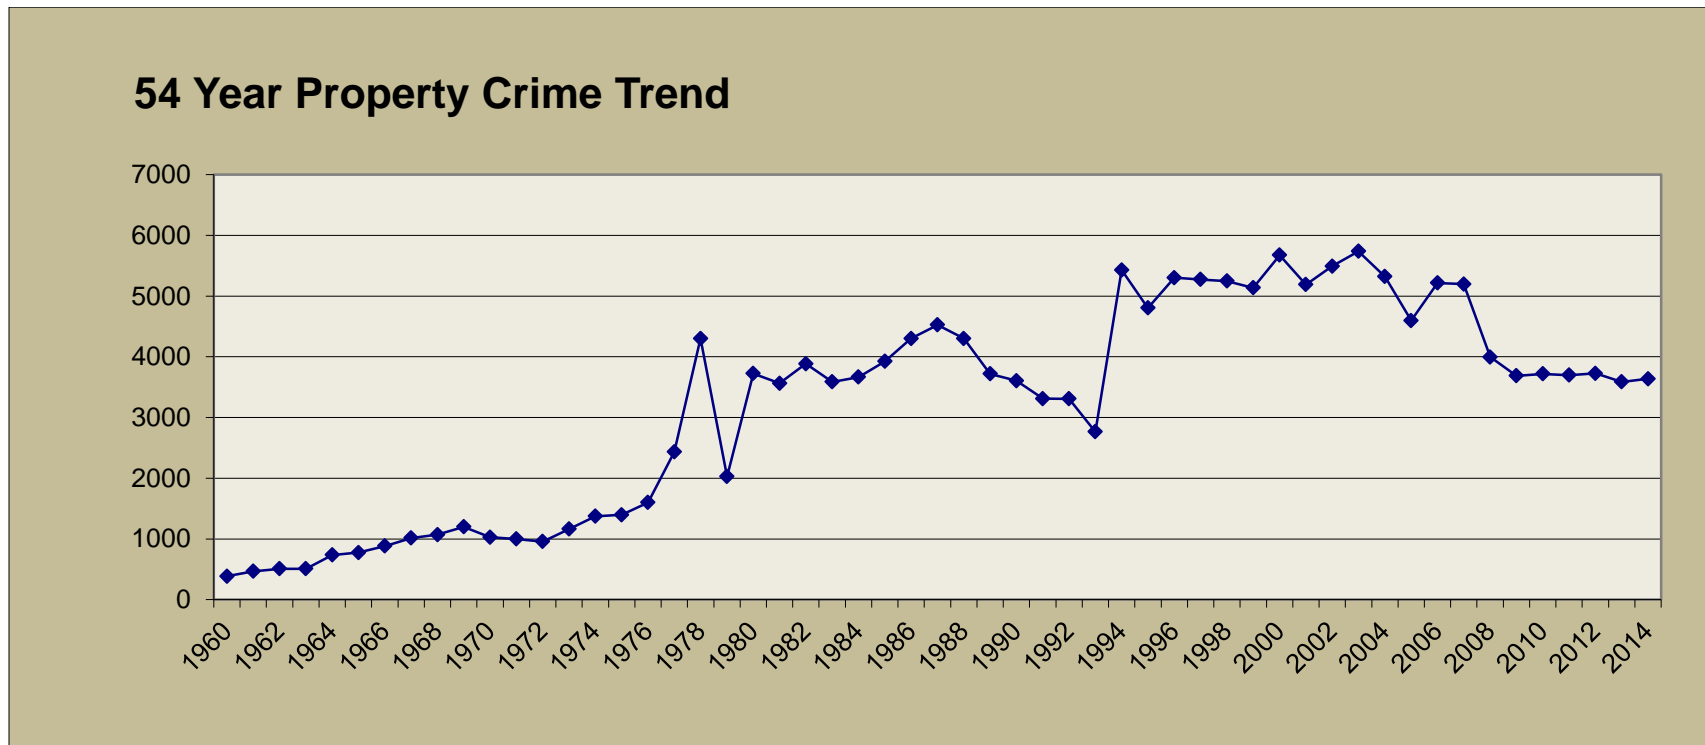

54 Year Homicide Trend

54 Year Rape Trend

54 Year Robbery Trend

54 Year Robbery Trend

54 Year Aggravated Assault Trend

54 Year Violent Crime Trend

54 Year Burglary Trend

54 Year Burglary Trend

54 Year Larceny Trend

54 Year Auto Theft Trend

54 Year Property Crime Trend

* In January 1994, the City of Gulfport annexed 33 square miles and 22,000 new residents. These figures reflect only those incidents occurring in the "old city" or original Gulfport.