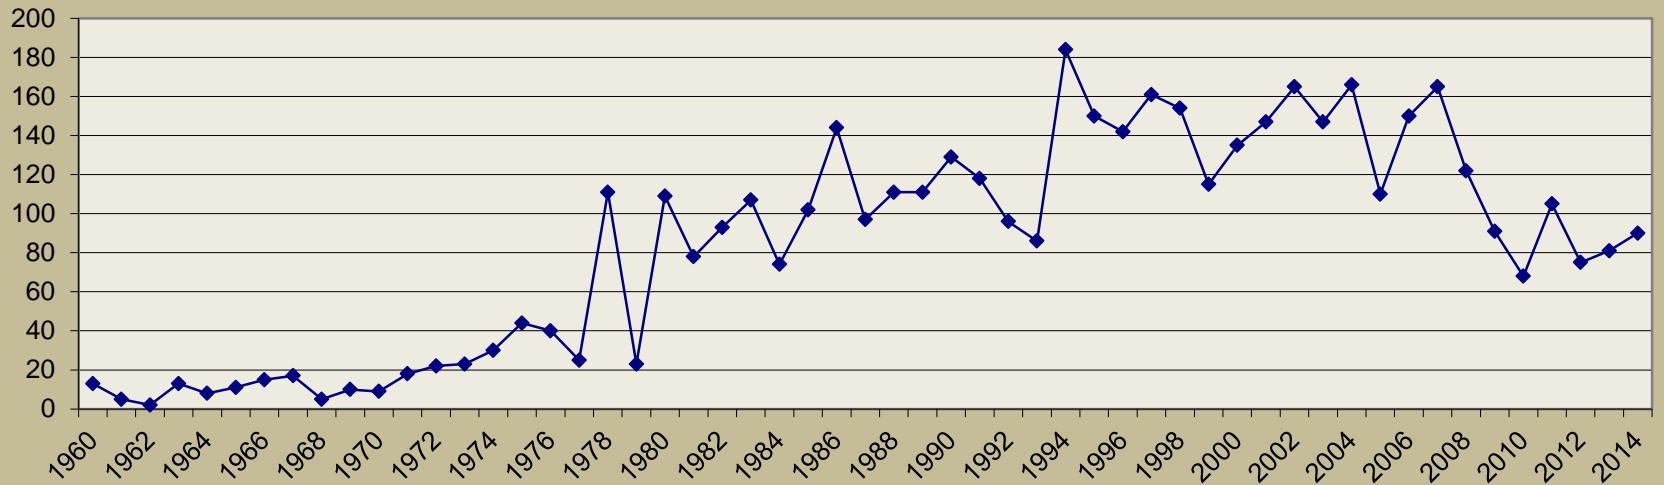

54 Year Homicide Trend

54 Year Rape Trend

54 Year Robbery Trend

54 Year Robbery Trend

54 Year Aggravated Assault Trend

54 Year Violent Crime Trend

54 Year Burglary Trend

54 Year Burglary Trend

54 Year Larceny Trend

54 Year Auto Theft Trend

54 Year Property Crime Trend

* In January 1994, the City of Gulfport annexed 33 square miles and 22,000 new residents. These figures reflect only those incidents occurring in the "old city" or original Gulfport.